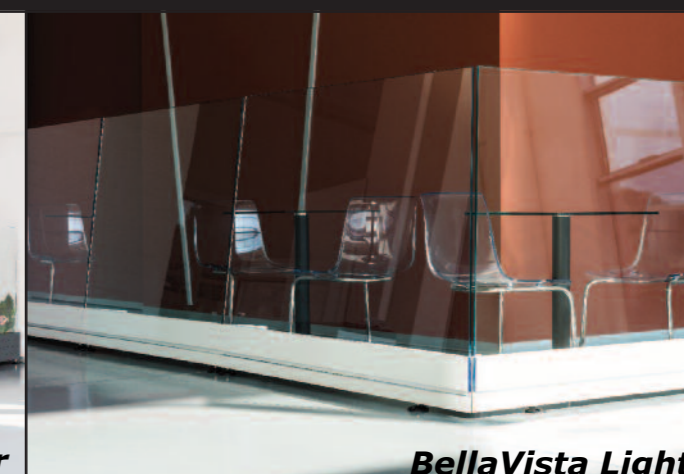

Caratteristiche Tecniche.
Technical information

100% Made in Italy.

BellaVista Relax

- Paravento con **seduta**
- **Vano apribile**
- Struttura in acciaio 2,5 mm zincato e verniciato in polveri poliesteri.
- *Windbreak with **Bench***
- *Opening Box*
- *Made of galvanized **steel 2.5 mm thick**, painted in polyester powder*

BellaVista Light

- Paravento predisposto per alloggiamento **lampade**.
- Design con **Vetro inclinato**.
- Chiusura vano con policarbonato compatto opale.
- Struttura in **acciaio** 2,5 mm zincato e verniciato in polveri poliesteri.
- *Windbreak suitable for **light**.*
- *Policarbonate opaque cover. **Sloping glass**.*
- *Made of galvanized **steel 2.5 mm thick**, painted in polyester powder*

BellaVista Flower e BellaVista Flower con seduta

- Paravento con **fioriera**.
- Struttura in **alluminio** verniciato in polveri poliesteri
- Vano apribile (mod. con seduta)
- *Windbreak with **Flower Box**.*
- *Made of **aluminium** painted in polyester powder*
- *Opening box (bench model)*

Caratteristiche.

Moduli accostabili senza montanti verticali, con guarnizione trasparente tra i vetri. Moduli a 90° con **angolo Tuttovetro**. **Realizzati su misura**. Misure consigliate: fino a 1500 mm in altezza, larghezza massima 1800 mm. **Vetri di sicurezza** da 10 mm temperati oppure stratificati + temperati. Vetri Extrachiaro o satinati su richiesta. **Piedini regolabili** in altezza, predisposti per fissaggio a terra. Base zavorrabile ove necessario. Fori per scarico acqua inferiori, fori laterali per fissaggio di moduli accostati. Opzionale: **carrello sollevatore** per un facile spostamento dei moduli.

Features