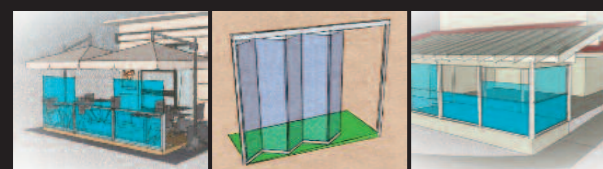

Features

All-glass Design, side by side modules without vertical frames. With transparent H shaped seals between glasses. Made on measures: suggested max height 1500mm, suggested max width 1800mm. Adjustable feet suitable for ground fixing. Ballast base if necessary. Lower holes to drain water, side holes to join modules. Safety glasses: 10mm tempered or laminated+tempered. Extraclear or hatched glasses on request. Optional: lifting cart to easy move the screens.

GM Morando

BellaVista Paravento ad Appoggio
www.GmMorando.it

Sistemi ad appoggio
Freestanding systems

100% Made in

BellaVista Flower

BellaVista Light

Relax

Flower con Seduta

Relax, Light, Flower

Paravento con Fioriera, Luci o Seduta
Windbreak with Flower Box, Light or Bench

Paravento Saliscendi BellaVista System, **Vetrare pieghevoli** tuttovetro Gemme System, **Passavivande** e **Grandi Vetri** Saliscendi BellaVista Plus.